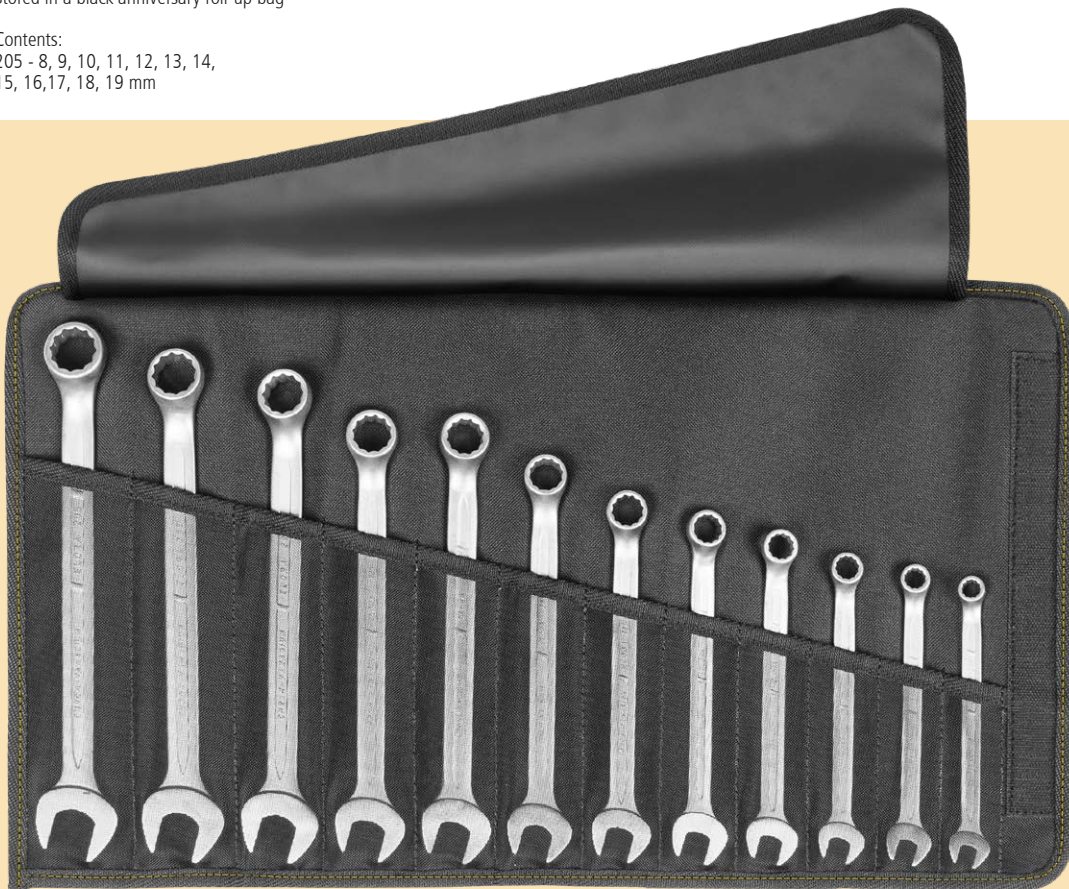

ELORA-Nr.: JUBI 205-S12, 12-pcs
Combination-Spanner-Set
ELORA-Code 0205500121924

Stored in a black anniversary roll-up bag

Contents:
205 - 8, 9, 10, 11, 12, 13, 14,
15, 16, 17, 18, 19 mm