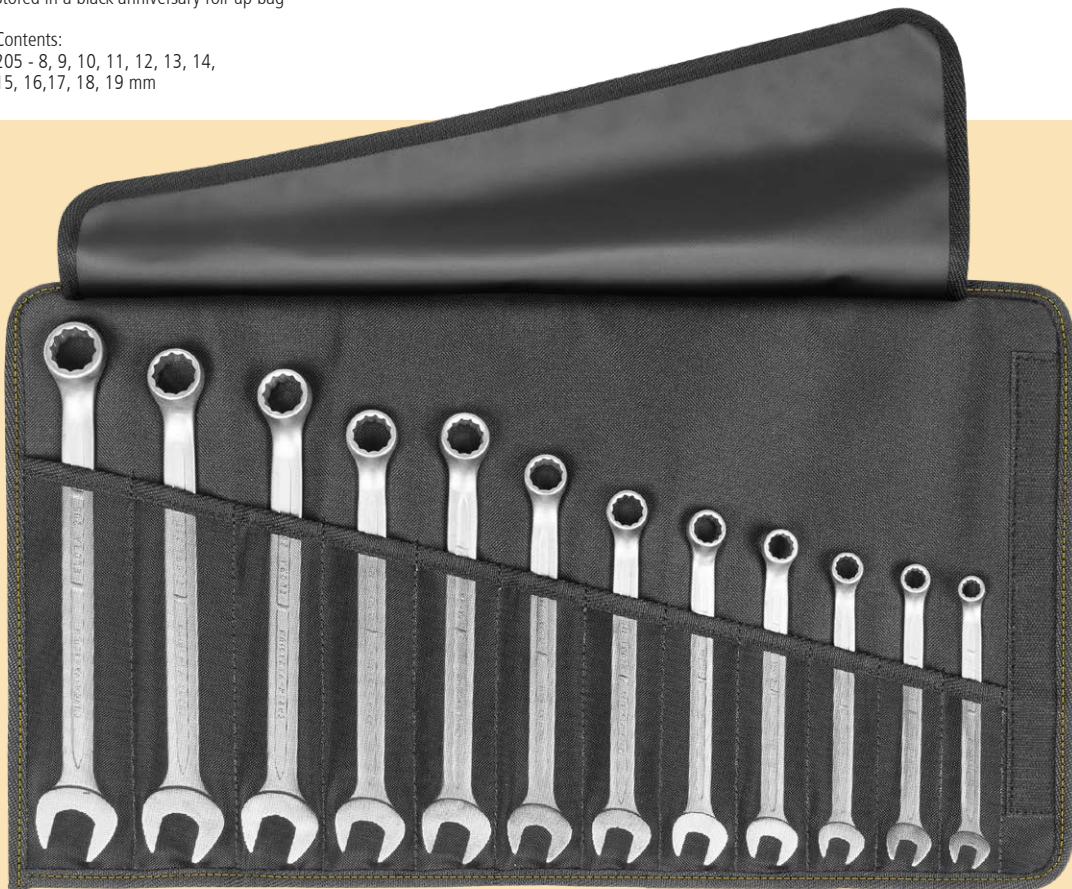

ELORA-Nr.: JUBI 205-S12, 12-pcs
Combination-Spanner-Set
ELORA-Code 0205500121924

Stored in a black anniversary roll-up bag

Contents:
205 - 8, 9, 10, 11, 12, 13, 14,
15, 16, 17, 18, 19 mm